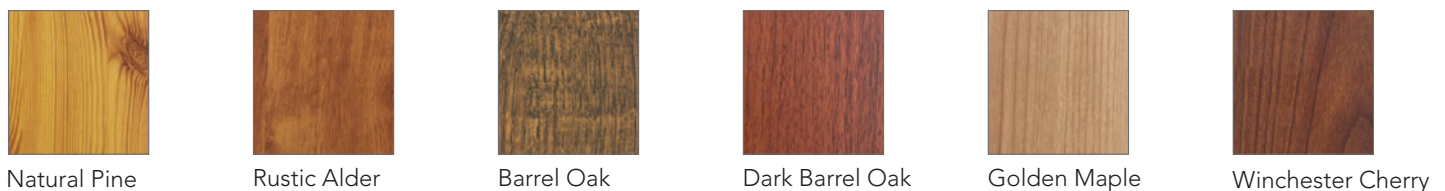

Actual colors may vary from brochure due to fluctuations in the printing process. Always request a color sample from your Overhead Door Distributor for accurate color matching.