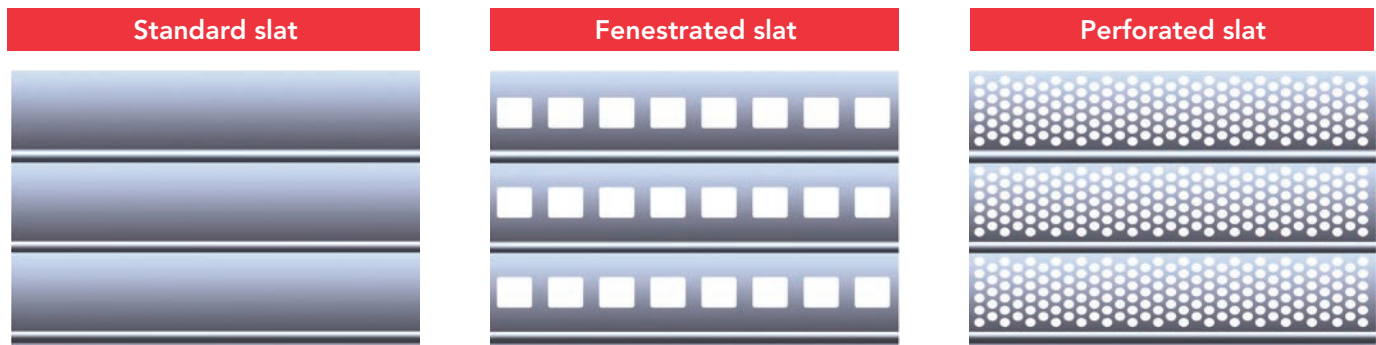

Versatile and attractive, Allura™ shutter is perfect for security in high pedestrian traffic areas

Heavily visited areas such as retail stores, pharmacies and hospitals often need the security that the Allura™ shutter door offers as well as the flexibility in the aesthetic options to match the surrounding environment.

Allura™ Model 653 is a next generation light-duty door solution that is versatile enough for specialty uses and has a space-saving design, making it perfect for installations with limited side room and headroom. Multiple perforation and fenestration options allow for many configurations with the right amount of light and air passage.

Hood with bracket dimensions

Door height	Box size
Up to 8'	7" x 7"
9' to 10'	8" x 8"
11' to 12'	9" x 9"
13' to 14'	10" x 10"

Slat style

Color options

Standard powder coat finish